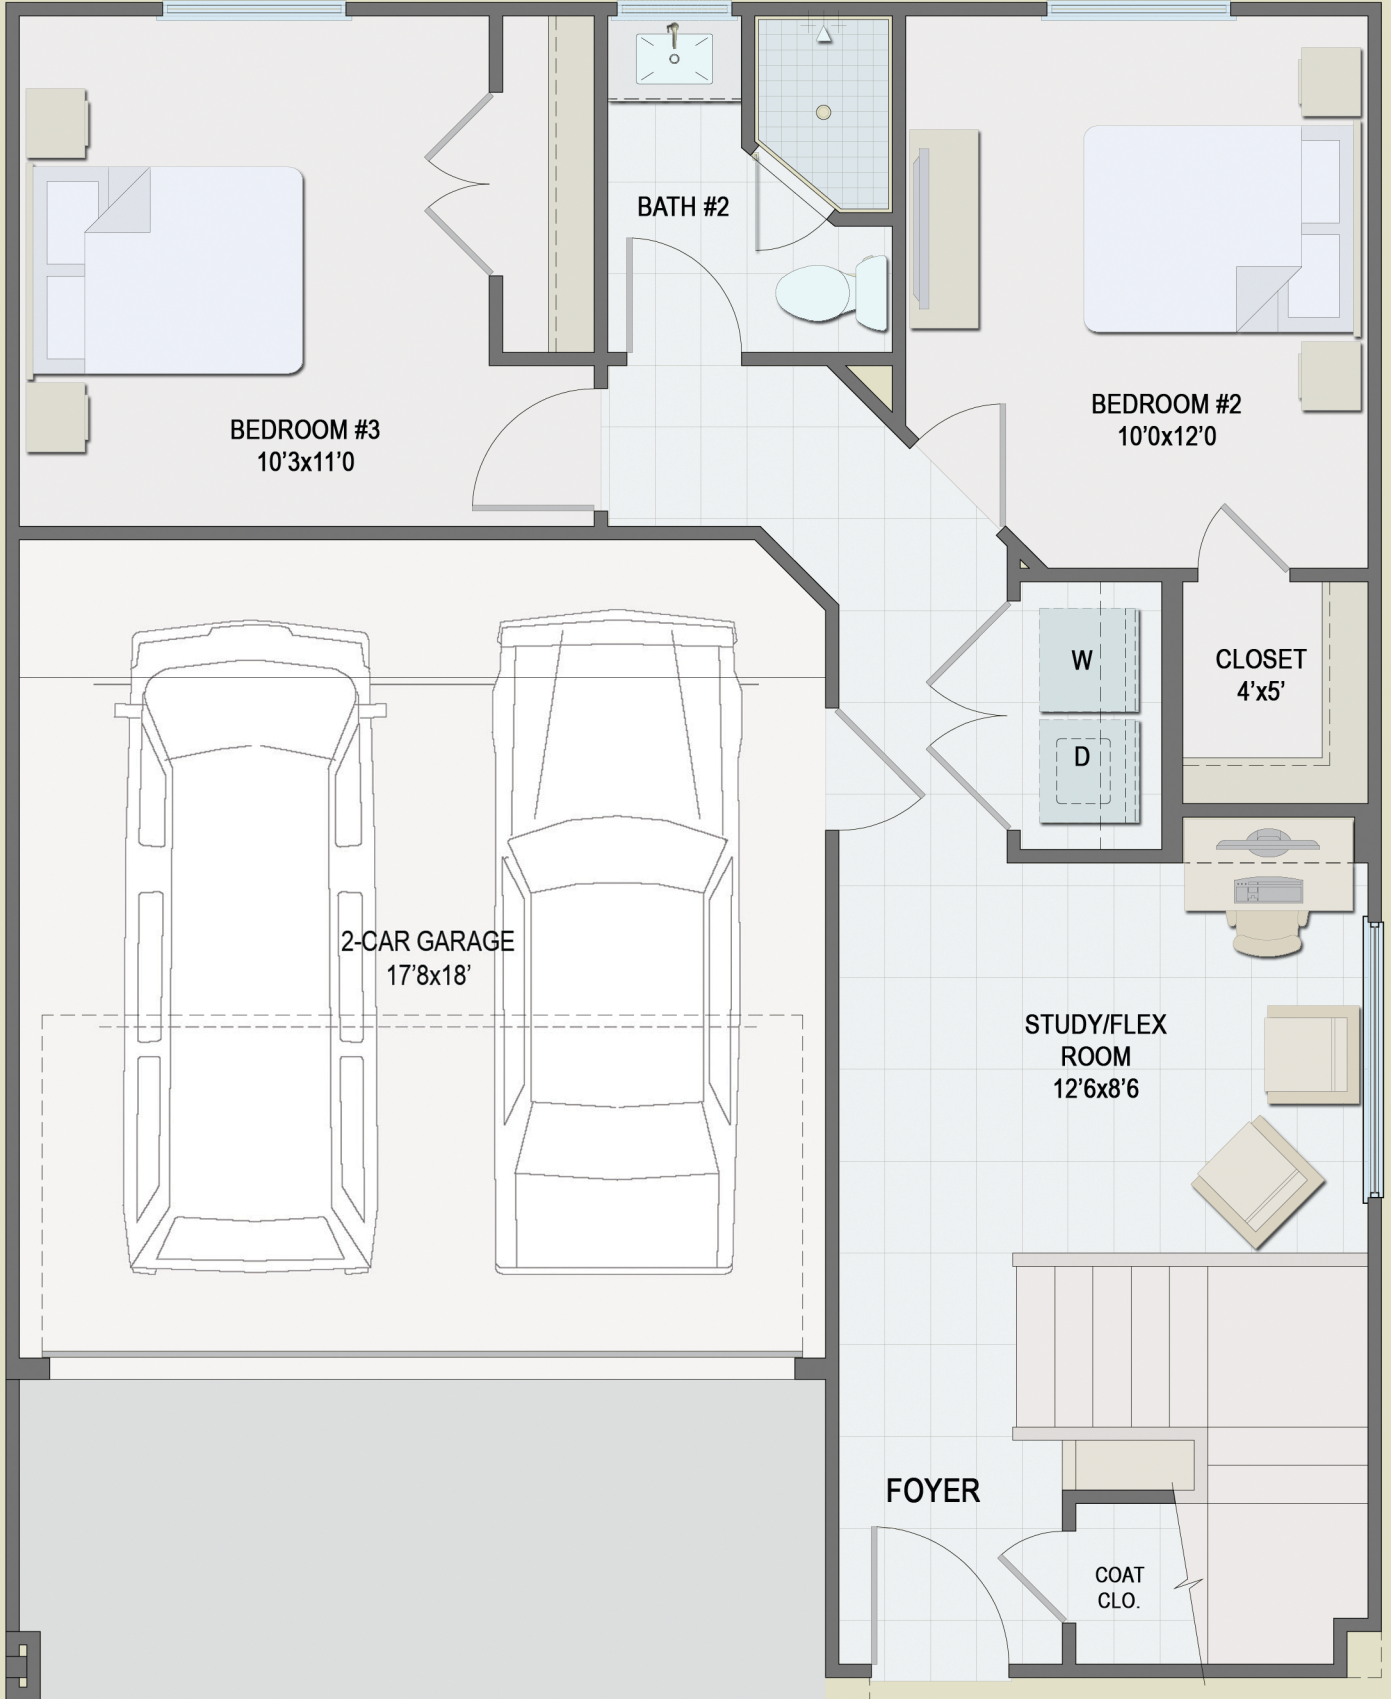

BATH #2

BEDROOM #3
10'3x11'0

BEDROOM #2
10'0x12'0

CLOSET
4'x5'

2-CAR GARAGE
17'8x18'

STUDY/FLEX
ROOM
12'6x8'6

FOYER

COAT
CLO.

**MASTER
BATH**

**MASTER
BEDROOM
16'0"x14'6"**

**MASTER CLOSET
13'0"x5'9"**

**POWDER
ROOM**

**DINING
14'x8'**

**KITCHEN
12'0"x12'0"**

**LIVING
ROOM
19'6"x13'6"**

PANTRY